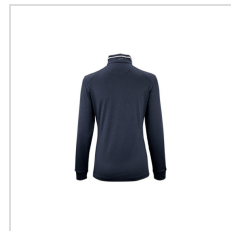

Navy (WNS5K061-NVY)