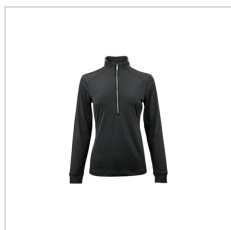

- 91% polyester, 9% spandex jersey, 6.4 oz.
- Stand-up self-goods collar with contrast trim
- Contrast zipper with shark logoed pull
- Forward shoulder
- Self-goods cuffs
- Even hem bottom
- Shark heat transfer at center back neck

Greg Norman Ladies Leaderboard 1/4 Zip*

Greg Norman Ladies Leaderboard 1/4 Zip*

Greg Norman Ladies Leaderboard 1/4 Zip*

Greg Norman Ladies Leaderboard 1/4 Zip*

Greg Norman Ladies Leaderboard 1/4 Zip*

Black (WNS5K061-BLK)