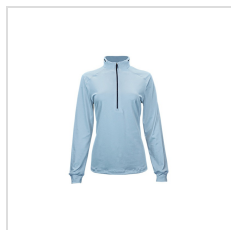

- 91% polyester, 9% spandex jersey, 6.4 oz.
- Stand-up self-goods collar with contrast trim
- Contrast zipper with shark logoed pull
- Forward shoulder
- Self-goods cuffs
- Even hem bottom
- Shark heat transfer at center back neck

Greg Norman Ladies Leaderboard 1/4 Zip*

Greg Norman Ladies Leaderboard 1/4 Zip*

Greg Norman Ladies Leaderboard 1/4 Zip*

Greg Norman Ladies Leaderboard 1/4 Zip*

Greg Norman Ladies Leaderboard 1/4 Zip*

Black (WNS5K061-BLK)