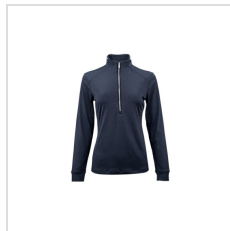

- 91% polyester, 9% spandex jersey, 6.4 oz.
- Stand-up self-goods collar with contrast trim
- Contrast zipper with shark logoed pull
- Forward shoulder
- Self-goods cuffs
- Even hem bottom
- Shark heat transfer at center back neck

Greg Norman Ladies Leaderboard 1/4 Zip*

Greg Norman Ladies Leaderboard 1/4 Zip*

Greg Norman Ladies Leaderboard 1/4 Zip*

Greg Norman Ladies Leaderboard 1/4 Zip*

Black (WNS5K061-BLK)

Cloud Heather (WNS5K061-CLH)