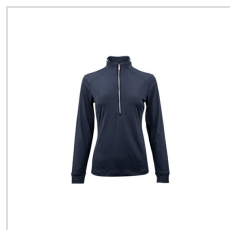

Navy (WNS5K061-NVY)