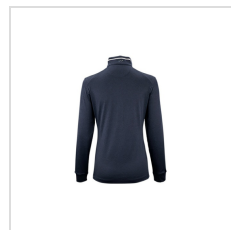

Navy (WNS5K061-NVY)