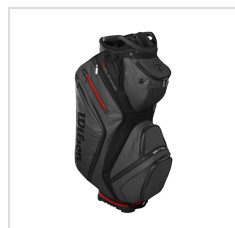

Production Details

Production Time	Stock Product: 5 Business Days. Logo Product: 10-15 Business Days After Artwork Approval
FOB	Sparta, Tennessee, 38583

Imprint Details

Pricing Includes	1 color / 1 location
Primary Imprint Area	4 Inches Height 4 Inches Width Removable Ball Pocket
Decoration Method	Embroidery

Images

Black/Grey (WGB006020LO)