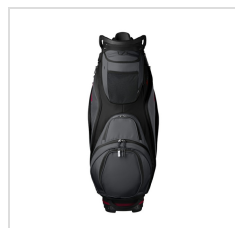

Black/Grey (WGB006020LO)