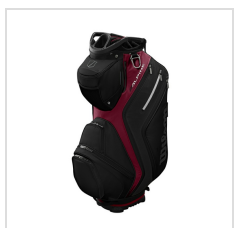

Item#: WGB006020LO

Description :

Description:

Take your game to the next level with the Performance Cart Bag, built for golfers who want maximum organization and convenience while riding. Featuring 14 full-length dividers to keep every club protected and easy to access, this bag also includes a massive insulated cooler pocket to keep drinks cold throughout your entire round. With smart storage, durable construction, and smooth YKK zippers, it delivers the performance and reliability you need on the course.

- 14 full-length club dividers for superior organization
- Extra-large insulated cooler pocket with drainage
- Magnetic rangefinder pocket for quick access
- 2 DryTech valuables pockets to protect essentials
- 3 large accessory pockets for gear and apparel
- Mesh pocket for small accessories
- Removable front ball pocket for customization or embroidery
- Trolley anchor base for secure cart positioning
- Pass-through cart strap channel
- Padded shoulder strap for easy transport
- Umbrella holder
- Metal and webbing towel rings
- Glove holder
- Rain hood included
- Premium YKK zippers throughout
- Weight: 6.6 lbs

Images

Black/Grey (WGB006020LO)

Black/Grey (WGB006020LO)

Black/Grey (WGB006020LO)

Black/Grey (WGB006020LO)

Grey/Black (WGB006050LO)

Grey/Black (WGB006050LO)

Black/Red (WGB006030LO)

Black/Red (WGB006030LO)

Navy/Blue (WGB006040LO)

Navy/Blue (WGB006040LO)

White/Black (WGB006010LO)

White/Black (WGB006010LO)

Black/White/Orange (WGB406008LO)

Black (WGB006060LO)

Black (WGB006060LO)