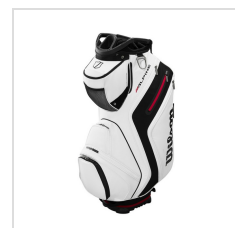

White/Black (WGB006010LO)