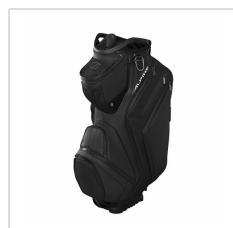

Item#: WGB006020LO

Description :

Description:

Take your game to the next level with the Performance Cart Bag, built for golfers who want maximum organization and convenience while riding. Featuring 14 full-length dividers to keep every club protected and easy to access, this bag also includes a massive insulated cooler pocket to keep drinks cold throughout your entire round. With smart storage, durable construction, and smooth YKK zippers, it delivers the performance and reliability you need on the course.

- 14 full-length club dividers for superior organization
- Extra-large insulated cooler pocket with drainage
- Magnetic rangefinder pocket for quick access
- 2 DryTech valuables pockets to protect essentials
- 3 large accessory pockets for gear and apparel
- Mesh pocket for small accessories
- Removable front ball pocket for customization or embroidery
- Trolley anchor base for secure cart positioning
- Pass-through cart strap channel
- Padded shoulder strap for easy transport
- Umbrella holder
- Metal and webbing towel rings
- Glove holder
- Rain hood included
- Premium YKK zippers throughout
- Weight: 6.6 lbs

Images

Black/Grey (WGB006020LO)

Black/Grey (WGB006020LO)

Black/Grey (WGB006020LO)

Black/Grey (WGB006020LO)

Grey/Black (WGB006050LO)

Grey/Black (WGB006050LO)

Black/Red (WGB006030LO)

Black/Red (WGB006030LO)

Navy/Blue (WGB006040LO)

Navy/Blue (WGB006040LO)

White/Black (WGB006010LO)

White/Black (WGB006010LO)

Black/White/Orange (WGB406008LO)

Black (WGB006060LO)

Black (WGB006060LO)