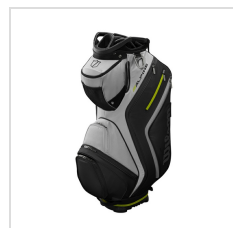

Item#: WGB006020LO

Description :

Description:

Take your game to the next level with the Performance Cart Bag, built for golfers who want maximum organization and convenience while riding. Featuring 14 full-length dividers to keep every club protected and easy to access, this bag also includes a massive insulated cooler pocket to keep drinks cold throughout your entire round. With smart storage, durable construction, and smooth YKK zippers, it delivers the performance and reliability you need on the course.

- 14 full-length club dividers for superior organization
- Extra-large insulated cooler pocket with drainage
- Magnetic rangefinder pocket for quick access
- 2 DryTech valuables pockets to protect essentials
- 3 large accessory pockets for gear and apparel
- Mesh pocket for small accessories
- Removable front ball pocket for customization or embroidery
- Trolley anchor base for secure cart positioning
- Pass-through cart strap channel
- Padded shoulder strap for easy transport
- Umbrella holder
- Metal and webbing towel rings
- Glove holder
- Rain hood included
- Premium YKK zippers throughout
- Weight: 6.6 lbs

Images

Black/Grey (WGB006020LO)

Black/Grey (WGB006020LO)

Black/Grey (WGB006020LO)

Black/Grey (WGB006020LO)

Grey/Black (WGB006050LO)

Grey/Black (WGB006050LO)

Black/Red (WGB006030LO)