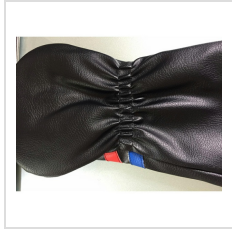

GENUINE LEATHER VINTAGE PROSTYLE DRIVER COVER

Item#: VPSD-L

Description :

Description:

Crafted from genuine leather, our driver covers are a perfect blend of luxury and durability. Not only does the leather feel and smell incredible, but it's also built to withstand the elements, keeping your club safe round after round. Inside, a soft velboa fur lining provides a plush, protective home for your club head. Each cover is made to order with your choice of embroidery-you can add up to two embroidered areas (one on top and one on the bottom) to truly make it your own. Fits all modern 460cc drivers. Free shipping to one location. Complies with Prop 65. 12" H x 6" W x 5" D. Price includes Up to 8 Thread Colors, 1 side, 2 locations.

Order Notes:

- MOQ: 25 pcs.
- Available as a custom product only.
- FOB: Pakistan

Colors

BLACK

WHITE

Options

Stripe Color	<input type="button" value="Black"/> <input type="button" value="White"/> <input type="button" value="Custom PMS Color"/>
Embroidery Location - Top	<input 3.0"="" h"="" type="button" value="Logo: 3.0" w="" x=""/>
Embroidery Location - Bottom	<input type="button" value="None"/> <input 2"="" h"="" type="button" value="Logo: 2" w="" x=""/>

Imprint Details

Pricing Includes	5 Spot colors / Fully Custom
Primary Imprint Area	3 Inches Width 3 Inches Height Top
Decoration Method	Embroidery

Images

Genuine Leather Vintage ProStyle Driver Cover

Genuine Leather Vintage ProStyle Driver Cover