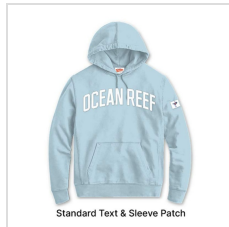

**Item#: U401A**

**Description :**

Description:

Our Hampton French Terry is made from custom milled, heavy-weight Peruvian cotton yarns that give each garment a sophisticated, textured surface with incredible breathability.

## Options

<b>Decoration Choice</b>	Standard Text & Sleeve Patch	Custom Text & Sleeve Patch	Custom Front Graphic				
	Custom Front & Back Graphic						
<b>Logo Color Choices</b>	Vintage White	Marina Blue	Navy	Vintage Black	Gold	Red Snapper	Kelly Green
	Dark Green	Columbia Blue	Cardinal	Orange	Burnt Orange	Purple	Ack Red

## Images

Vintage White (U401A-VW)

Indigo (U401A-IN)

Trail (U401A-TR)

Seafoam (U402A-SF)

Breeze (U401A-BZ)

Marina Blue (U402A-MB)

Breeze with Standard Text & Sleeve Patch

Marina Blue with Custom Text & Sleeve Patch

Indigo with Custom Front Graphic

Vintage White with Custom Front & Back Graphic