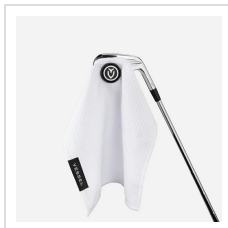

White (TW0222-WT)