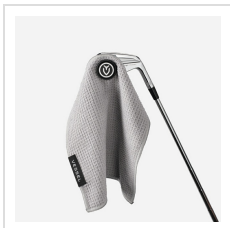

Images

Grey (TW0222-GY)