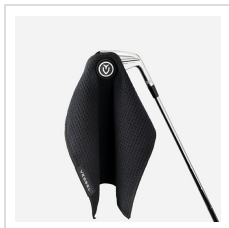

Black (TW0222-BK)