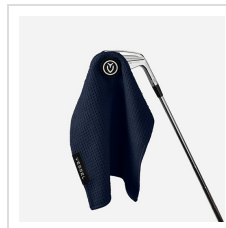

## VESSEL MAGNETIC GOLF TOWEL (10" X 10")

#### Description :

Keep your golf clubs and equipment clean with the Magnetic Golf Towel. Trusted by tour professionals and their caddies, this towel is crafted from soft, moisture-absorbing microfiber that can hold up to 400% of its weight in water. A waffle texture easily removes dirt from hard to reach crevices such as club grooves and golf ball dimples, yet is gentle enough to polish glasses, chrome and other delicate surfaces without scratching. The Magnetic Golf Towel also features a strong magnet that can be picked up with your golf club or "stuck" to the posts of a golf car.

### Colors

WHITE

BLACK

GREY

NAVY

### Images

Grey (TW0222-GY)

Black (TW0222-BK)

White (TW0222-WT)

Navy (TW0222-NV)