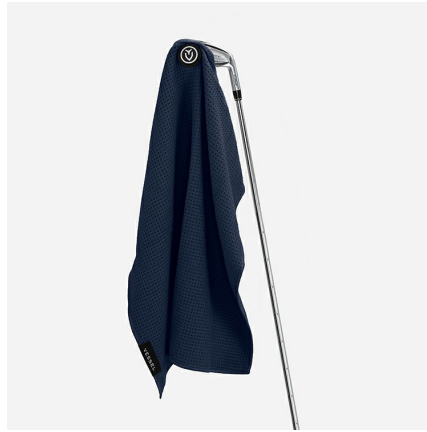

VESSEL MAGNETIC GOLF TOWEL (20" X 20")

Item#: TW0221

Description :

Keep your golf clubs and equipment clean with the Magnetic Golf Towel. Trusted by tour professionals and their caddies, this golf towel is crafted from soft, moisture-absorbing microfiber that can hold up to 400% of its weight in water. A waffle texture easily removes dirt from hard to reach crevices such as club grooves and golf ball dimples, yet is gentle enough to polish glasses, chrome and other delicate surfaces without scratching. The Magnetic Golf Towel also features a strong magnet that can be picked up with your golf club or "stuck" to the posts of a golf car.

Order Notes :

- Stock product is not returnable.
- Vessel will not ship on a 3rd party account.

Colors

WHITE

BLACK

GREY

NAVY

Production Details