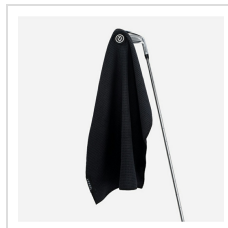

VESSEL MAGNETIC GOLF TOWEL (20" X 20")

Item#: TW0221

Description :

Keep your golf clubs and equipment clean with the Magnetic Golf Towel. Trusted by tour professionals and their caddies, this golf towel is crafted from soft, moisture-absorbing microfiber that can hold up to 400% of its weight in water. A waffle texture easily removes dirt from hard to reach crevices such as club grooves and golf ball dimples, yet is gentle enough to polish glasses, chrome and other delicate surfaces without scratching. The Magnetic Golf Towel also features a strong magnet that can be picked up with your golf club or "stuck" to the posts of a golf car.

Images

Navy (TW0221-NV)

Grey (TW0221-03)

Black (TW0221-01)

White (TW0221-02)