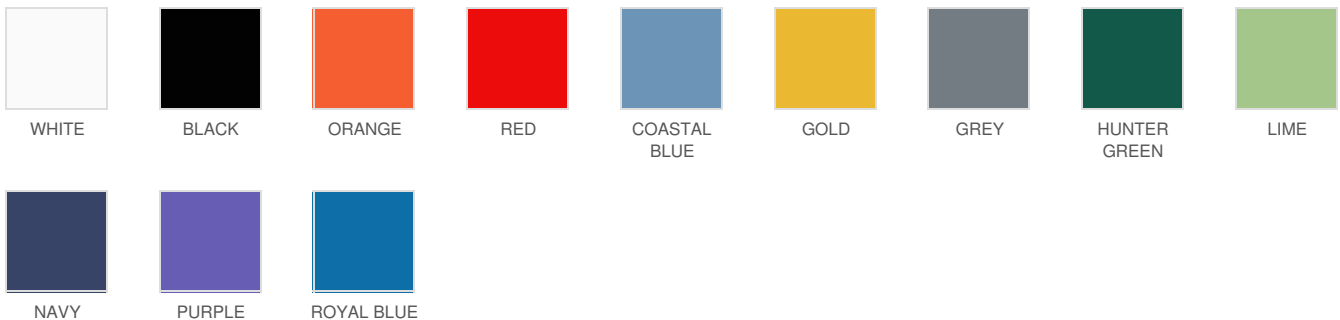

Colors

Options

Towel Imprint	None <input 16")"="" type="button" value="Screen Printed- Center (12" x=""/> <input 16")"="" type="button" value="Embroidered- Center (12" x=""/>
Hook & Grommet Location*	Corner Tri-Fold None
Hook & Grommet Color	Brass Hook & Grommet Silver Hook & Grommet None

Production Details

Production Time	Stock Product: 1-2 Business Days Screen Print Lead Time: 5-7 Business Days After Artwork Approval Embroidery Lead Time: 7 Business Days After Artwork Approval.
FOB	PITTSBURGH, Pennsylvania, 15238