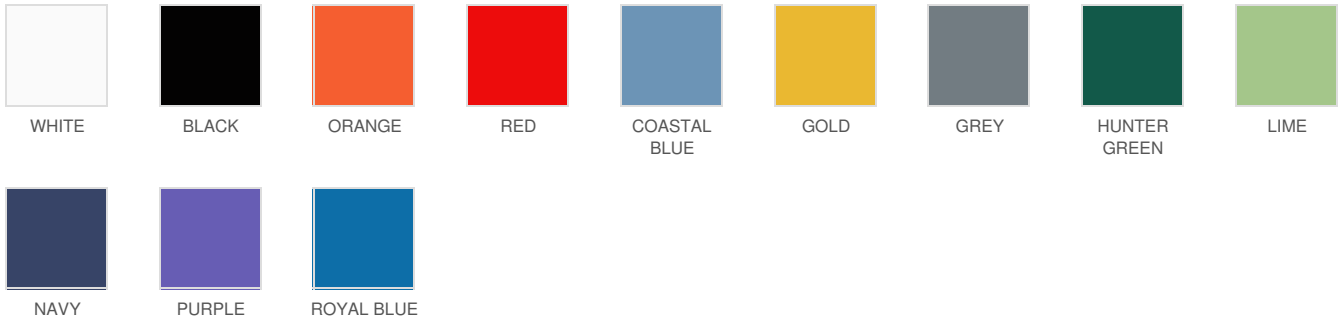

Colors

Options

Towel Imprint	None <input 16")"="" type="button" value="Screen Printed- Center (12" x=""/> <input 16")"="" type="button" value="Embroidered- Center (12" x=""/>
Hook & Grommet Location*	Corner Tri-Fold None
Hook & Grommet Color	Brass Hook & Grommet Silver Hook & Grommet None

Production Details

Production Time	Stock Product: 1-2 Business Days Screen Print Lead Time: 5-7 Business Days After Artwork Approval Embroidery Lead Time: 7 Business Days After Artwork Approval.
FOB	PITTSBURGH, Pennsylvania, 15238