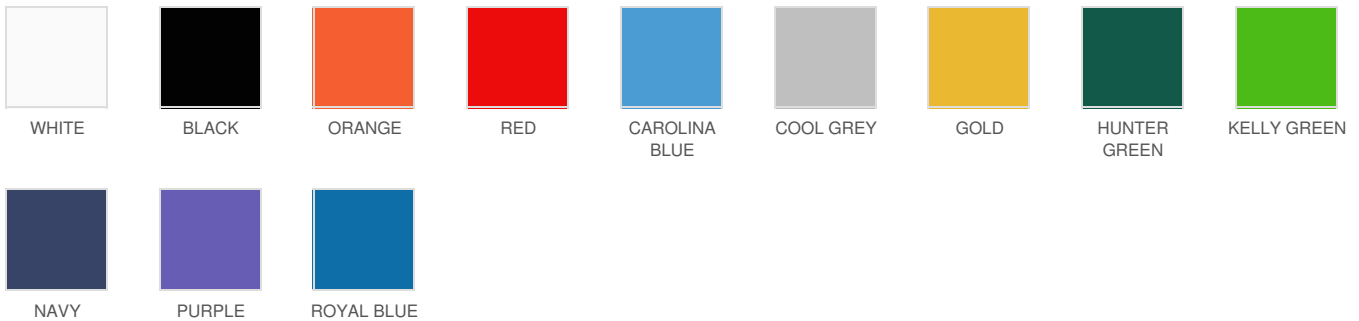

Colors

Options

Towel Imprint	None <input 14)"="" type="button" value="Screen Printed- Center (11" x=""/> <input 14)"="" type="button" value="Embroidered- Center (11" x=""/>
Hook & Grommet Location*	Corner None
Hook & Grommet Color	Brass Hook & Grommet Silver Hook & Grommet None

Production Details

Production Time	Stock Product: 1-2 Business Days Screen Print Lead Time: 5-7 Business Days After Artwork Approval Embroidery Lead Time: 7 Business Days After Artwork Approval.
FOB	PITTSBURGH, Pennsylvania, 15238