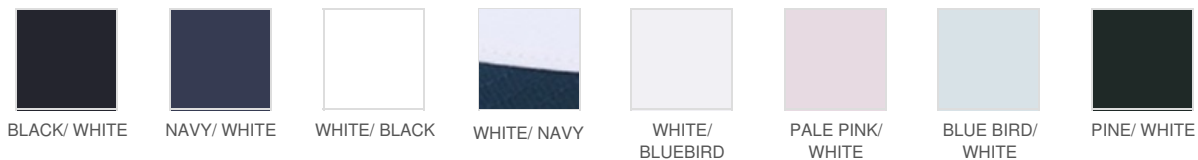

****The logos featured in the pictures on the sides and back will not be included with this hat.****

Embroidery Imprint Size:

- Side: 2.75" W x 1.75" H
- Back: 2.75" W x 1.5" H.

Order Notes:

- MOQ: 24 hats and must be ordered in increments of 12 per color.
- Stock product is not returnable.
- Titleist will not ship on a 3rd party account.

Colors

BLACK/ WHITE

NAVY/ WHITE

WHITE/ BLACK

WHITE/ NAVY

WHITE/
BLUEBIRD

PALE PINK/
WHITE

BLUE BIRD/
WHITE