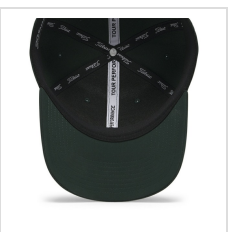

Pine/White (TH25AWTPC-31)