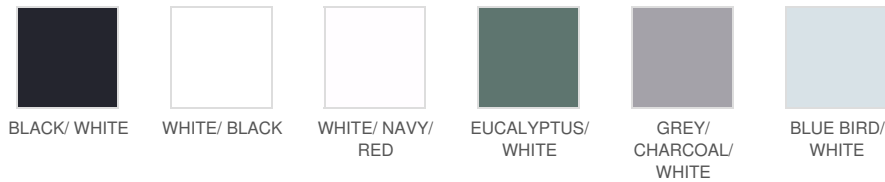

Colors

Options

Imprint	None Embroidered Woven Label
Imprint Location A	None <input 1.75"="" h)"="" type="button" value="Left Side (2.75" w="" x=""/>
Imprint Location B	None <input 1.75"="" h)"="" type="button" value="Right Side (2.75" w="" x=""/>
Imprint Location C	None <input 1.5"="" h)"="" type="button" value="Back (2.75" w="" x=""/>