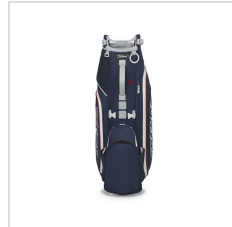

Item#: TB25SX6

Description :

Product Description:

Featuring a 5-way top cuff divider, the NEW Hybrid 5 Stand Bag features a premium and versatile design for ease of use, whether carrying, riding, pushing or pulling.

- Cart Compatible - push or ride with ease and efficiency
- Improved storage
- Enhanced pocket accessibility
- 5-way top cuff divider with integrated handles
- Premium double strap
- Integrated cart strap tunnel
- Waterproof valuables pocket
- External water bottle pockets
- Velcro glove landing patch
- 5.4 lbs.

Images

Black/Graphite (TB25SX6-02)

Black/Black/Red (TB25SX6-006)

Graphite/Black (TB25SX6-20)

Navy/Marble (TB25SX6-42)

White/Black/Black (TB25SX6-100)

Navy/White/Red (TB25SX6-416)

Navy/White/Red (TB25SX6-416)

Navy/White/Red (TB25SX6-416)

Navy/White/Red (TB25SX6-416)

Navy/White/Red (TB25SX6-416)

Navy/White/Red (TB25SX6-416)