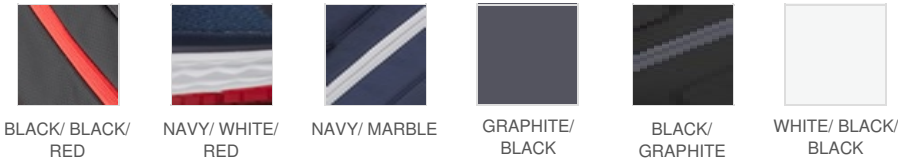

Colors

Options

Ball Pocket Decoration	☐ None ☐ Embroidered (4.5" W x 4.5" H)
Side Saddle Pocket Decoration	☐ None ☐ Embroidered (7" W x 4" H)
Side Apparel Pocket Decoration	☐ None ☐ Embroidered (9" W x 4" H)