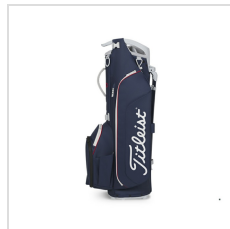

Navy/White/Red (TB25SX6-416)