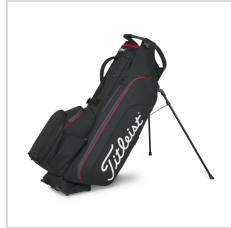

Black/Black/Red (TB25SX6-006)