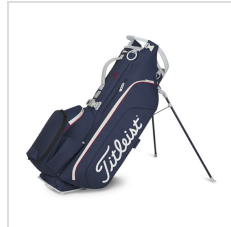

Item#: TB25SX6

Description :

Product Description:

Featuring a 5-way top cuff divider, the NEW Hybrid 5 Stand Bag features a premium and versatile design for ease of use, whether carrying, riding, pushing or pulling.

Images

Black/Graphite (TB25SX6-02)

Black/Black/Red (TB25SX6-006)

Graphite/Black (TB25SX6-20)

Navy/Marble (TB25SX6-42)

White/Black/Black (TB25SX6-100)

Navy/White/Red (TB25SX6-416)

Navy/White/Red (TB25SX6-416)