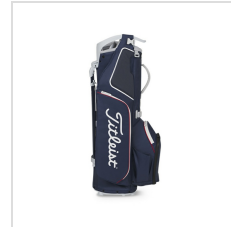

Item#: TB25SX6

Description :

Product Description:

Featuring a 5-way top cuff divider, the NEW Hybrid 5 Stand Bag features a premium and versatile design for ease of use, whether carrying, riding, pushing or pulling.

Images

Black/Graphite (TB25SX6-02)

Black/Black/Red (TB25SX6-006)

Graphite/Black (TB25SX6-20)

Navy/Marble (TB25SX6-42)

White/Black/Black (TB25SX6-100)

Navy/White/Red (TB25SX6-416)

Navy/White/Red (TB25SX6-416)