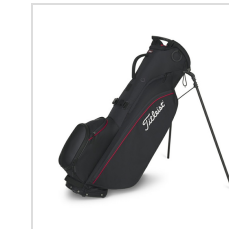

Black/Black/Red (TB25SX5-006)