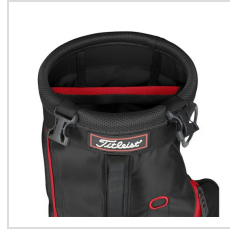

Black/Black/Red (TB23CY0-006)