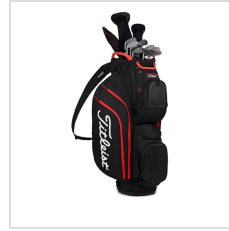

Item#: TB22CT8

Description :

Product Description:

RIDE AHEAD WITH ORGANIZATION & STORAGE.

With 15 full-length dividers, multiple valuables pockets and several other practical design features, the Cart 15 Bag is the best way to stay organized on the golf course.

- Symmetrical design for optimal organization on either side of cart
- Premium single strap
- Integrated cart strap tunnel
- 15 full length dividers and dedicated putter well
- Magnetic valuables pocket with molded shell
- Multi-material top cuff with soft touch, tour-inspired integrated handles
- Two velour lined valuables pockets
- Two pen caddies and two large glove Velcro landing patches

Images

Black (TB22CT8-0)

Navy (TB22CT8-4)

Black/Black/Red (TB22CT8-006)

Black/Black/Red (TB22CT8-006)

Black/Black/Red (TB22CT8-006)

Black/Black/Red (TB22CT8-006)

Black/Black/Red (TB22CT8-006)