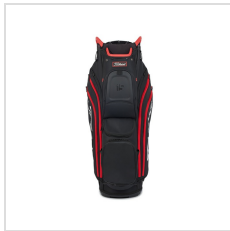

Item#: TB22CT8

Description :

Product Description:

RIDE AHEAD WITH ORGANIZATION & STORAGE.

With 15 full-length dividers, multiple valuables pockets and several other practical design features, the Cart 15 Bag is the best way to stay organized on the golf course.

- Symmetrical design for optimal organization on either side of cart
- Premium single strap
- Integrated cart strap tunnel
- 15 full length dividers and dedicated putter well
- Magnetic valuables pocket with molded shell
- Multi-material top cuff with soft touch, tour-inspired integrated handles
- Two velour lined valuables pockets
- Two pen caddies and two large glove Velcro landing patches

Images

Black (TB22CT8-0)

Navy (TB22CT8-4)

Black/Black/Red (TB22CT8-006)

Black/Black/Red (TB22CT8-006)

Black/Black/Red (TB22CT8-006)

Black/Black/Red (TB22CT8-006)

Black/Black/Red (TB22CT8-006)