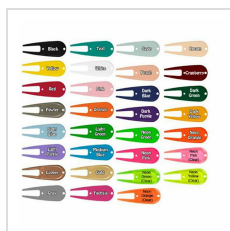

Divot Tools