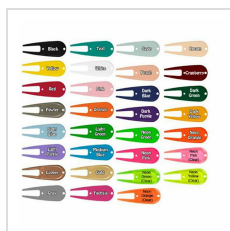

# Colors

								
WHITE	BLACK	CRANBERRY- PMS 208	DARK BLUE- PMS 295	DARK GREEN- PMS 343	DARK PURPLE- PMS 267	DARK YELLOW- PMS 143	GREY- PMS 429	GOLD- PMS 110
								
KOA BROWN- PMS 7603	LIGHT BLUE- PMS 297	LIGHT GREEN- PMS 348	LIGHT PURPLE- PMS 272	MEDIUM BLUE- PMS 299	NATURAL	NEON GREEN- PMS 802	NEON ORANGE- PMS 811	NEON PINK- PMS 806
								
ORANGE- PMS 165	PASSION FRUIT- PMS 2425	RED- PMS 186	SILVER- PMS 430	TEAL- PMS 3282	YELLOW- PMS 108	PINK- PMS 182	CARNIVAL MIX	DARK MIX
								
DESIGNER MIX	NEON MIX	REGULAR MIX	WHITE/ NATURAL MIX					
								
WHITE	BLACK	CRANBERRY	CREAM	DARK BLUE	DARK GREEN	DARK PURPLE	DARK YELLOW	FUCHSIA
								
GREY	LIGHT BLUE	LIGHT GREEN	LIGHT PURPLE	MEDIUM BLUE	NEON ORANGE	NEON PINK	NEON GREEN	ORANGE
								
PEACH	PINK	RED	SAGE	TEAL	YELLOW			
								
BLACK	BRASS	CRANBERRY	CREAM	DARK BLUE	DARK GREEN	DARK PURPLE	DARK YELLOW	FUCHSIA
								
GREY	LIGHT BLUE	LIGHT GREEN	LIGHT PURPLE	MEDIUM BLUE	NEON GREEN	NEON ORANGE	NEON PINK	ORANGE
								
PEACH	PEWTER	PINK	RED	SAGE	TEAL	WHITE	YELLOW	

## Imprint Details

<b>Pricing Includes</b>	1 color / 1 location
<b>Primary Imprint Area</b>	3/8 Inches Height 1 3/8 Inches Width Tee Shank
<b>Decoration Method</b>	Pad Print

## Images

Wooden Golf Tees

Ball Markers

Divot Tools