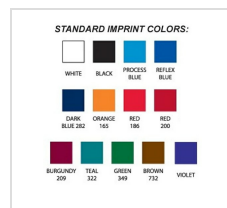

Colors

WHITE	BLACK	CRANBERRY- PMS 208	DARK BLUE- PMS 295	DARK GREEN- PMS 343	DARK PURPLE- PMS 267	DARK YELLOW- PMS 143	GREY- PMS 429	GOLD- PMS 110
KOA BROWN- PMS 7603	LIGHT BLUE- PMS 297	LIGHT GREEN- PMS 348	LIGHT PURPLE- PMS 272	MEDIUM BLUE- PMS 299	NATURAL	NEON GREEN- PMS 802	NEON ORANGE- PMS 811	NEON PINK- PMS 806
ORANGE- PMS 165	PASSION FRUIT- PMS 2425	RED- PMS 186	SILVER- PMS 430	TEAL- PMS 3282	YELLOW- PMS 108	PINK- PMS 182	CARNIVAL MIX	DARK MIX
DESIGNER MIX	NEON MIX	REGULAR MIX	WHITE/ NATURAL MIX					
WHITE	BLACK	CRANBERRY	CREAM	DARK BLUE	DARK GREEN	DARK PURPLE	DARK YELLOW	FUCHSIA
GREY	LIGHT BLUE	LIGHT GREEN	LIGHT PURPLE	MEDIUM BLUE	NEON ORANGE	NEON PINK	NEON GREEN	ORANGE
PEACH	PINK	RED	SAGE	TEAL	YELLOW			
BLACK	BRASS	CRANBERRY	CREAM	DARK BLUE	DARK GREEN	DARK PURPLE	DARK YELLOW	FUCHSIA
GREY	LIGHT BLUE	LIGHT GREEN	LIGHT PURPLE	MEDIUM BLUE	NEON GREEN	NEON ORANGE	NEON PINK	ORANGE
PEACH	PEWTER	PINK	RED	SAGE	TEAL	WHITE	YELLOW	

Options

Golf Tee Imprint	Tee Shank - Personalization Tee Shank - (3/8" x 1 1/2")
Golf Tee Imprint Color	Process Blue Black White Bright Red (PMS 186) Brown (PMS 732) Burgundy (PMS 209) Dark Blue (PMS 282) Orange (PMS 165) Green (PMS 349) Red (PMS 200) Reflex Blue Teal (PMS 322) Violet C Specific PMS Color
Ball Marker Imprint	Logo - (5/8" Diameter)
Ball Marker Imprint Color	Black White Brown (PMS 732) Bright Red (PMS 186) Burgundy (PMS 209) Dark Blue (PMS 282) Green (PMS 349) Orange (PMS 165) Process Blue Reflex Blue Red (PMS 200) Teal (PMS 322) Specific PMS Color Violet C
Divot Tool Imprint	Horizontal - (3/4" H x 1" W) Vertical - (3/4" Diameter)
Divot Tool Imprint Color	Black White Bright Red (PMS 186) Burgundy (PMS 209) Brown (PMS 732) Dark Blue (PMS 282) Green (PMS 349) Orange (PMS 165) Process Blue Reflex Blue Red (PMS 200) Teal (PMS 322) Violet C Specific PMS Color

Images

Wooden Golf Tees

Ball Markers

Divot Tools

Standard Imprint Colors