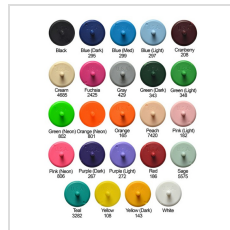

Ball Markers