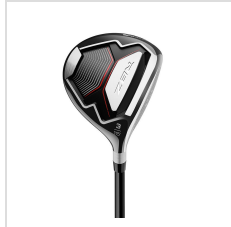

TAYLORMADE RBZ PACKAGE SET WITH STEEL SHAFT

Item#: RBZS

Description :

Description:

The complete experience becomes elevated with the RBZ Complete Set. Easy to launch, and engineered for maximum forgiveness and distance, RBZ is the total package that is inclusive of a Driver, 3 Wood, 4 Rescue, 6-SW, Putter and Golf Bag.

Order Notes:

- Available as stock product only.
- Stock Product is not returnable.

Colors

BLACK/ RED

Options

Hand	<input type="button" value="Right"/> <input type="button" value="Left"/>
Shaft Flex	<input type="button" value="Regular"/> <input type="button" value="Stiff"/>

Production Details

Production Time	5-7 Business Days
FOB	Carlsbad, California, 92008

Imprint Details

Pricing Includes	0 / 0
------------------	-------

Images

TaylorMade RBZ Package Set

**

TaylorMade RBZ Package Set

**

TaylorMade RBZ Package Set

**

TaylorMade RBZ Package Set

**