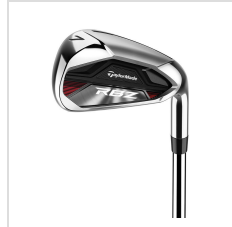

TAYLORMADE RBZ PACKAGE SET WITH STEEL SHAFT

Item#: RBZS

Description :

Description:

The complete experience becomes elevated with the RBZ Complete Set. Easy to launch, and engineered for maximum forgiveness and distance, RBZ is the total package that is inclusive of a Driver, 3 Wood, 4 Rescue, 6-SW, Putter and Golf Bag.

Order Notes:

- Available as stock product only.
- Stock Product is not returnable.

Colors

BLACK/ RED

Options

Hand	<input type="button" value="Right"/> <input type="button" value="Left"/>
Shaft Flex	<input type="button" value="Regular"/> <input type="button" value="Stiff"/>

Production Details

Production Time	5-7 Business Days
FOB	Carlsbad, California, 92008

Imprint Details

Pricing Includes	0 / 0
------------------	-------

Images

TaylorMade RBZ Package Set

**

TaylorMade RBZ Package Set

**

TaylorMade RBZ Package Set

**

TaylorMade RBZ Package Set

**