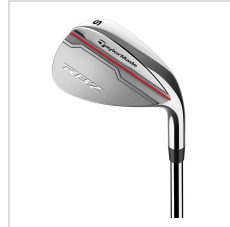

TAYLORMADE RBZ PACKAGE SET WITH STEEL SHAFT

Item#: RBZS

Description :

Description:

The complete experience becomes elevated with the RBZ Complete Set. Easy to launch, and engineered for maximum forgiveness and distance, RBZ is the total package that is inclusive of a Driver, 3 Wood, 4 Rescue, 6-SW, Putter and Golf Bag.

Order Notes:

- Available as stock product only.
- Stock Product is not returnable.

Colors

BLACK/ RED

Options

Hand	<input type="button" value="Right"/> <input type="button" value="Left"/>
Shaft Flex	<input type="button" value="Regular"/> <input type="button" value="Stiff"/>

Production Details

Production Time	5-7 Business Days
FOB	Carlsbad, California, 92008

Imprint Details

Pricing Includes	0 / 0
------------------	-------

Images

TaylorMade RBZ Package Set

**

TaylorMade RBZ Package Set

**

TaylorMade RBZ Package Set

**

TaylorMade RBZ Package Set

**