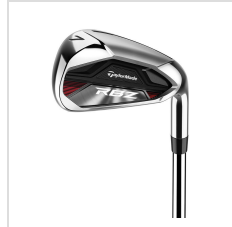

Item#: RBZG

Description :

Description:

The complete experience becomes elevated with the RBZ Complete Set. Easy to launch, and engineered for maximum forgiveness and distance, RBZ is the total package that is inclusive of a Driver, 3 Wood, 4 Rescue, 6-SW, Putter and Golf Bag.

Order Notes:

- Available as stock product only.
- Stock Product is not returnable.

Colors

BLACK/ RED

Options

Hand	<input type="button" value="Right"/> <input type="button" value="Left"/>
Shaft Flex	<input type="button" value="Regular"/> <input type="button" value="Senior"/>

Production Details

Production Time	5 Business Days
FOB	Carlsbad, California, 92008

Imprint Details

Pricing Includes	0 / 0
------------------	-------

Images

TaylorMade RBZ Package Set

**

TaylorMade RBZ Package Set

**

TaylorMade RBZ Package Set

**

TaylorMade RBZ Package Set

**