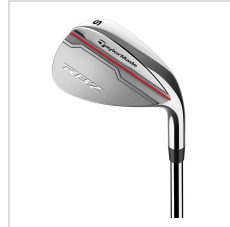

Item#: RBZG

Description :

Description:

The complete experience becomes elevated with the RBZ Complete Set. Easy to launch, and engineered for maximum forgiveness and distance, RBZ is the total package that is inclusive of a Driver, 3 Wood, 4 Rescue, 6-SW, Putter and Golf Bag.

Order Notes:

- Available as stock product only.
- Stock Product is not returnable.

Colors

BLACK/ RED

Options

Hand	<input type="button" value="Right"/> <input type="button" value="Left"/>
Shaft Flex	<input type="button" value="Regular"/> <input type="button" value="Senior"/>

Production Details

Production Time	5 Business Days
FOB	Carlsbad, California, 92008

Imprint Details

Pricing Includes	0 / 0
------------------	-------

Images

TaylorMade RBZ Package Set

**

TaylorMade RBZ Package Set

**

TaylorMade RBZ Package Set

**

TaylorMade RBZ Package Set

**