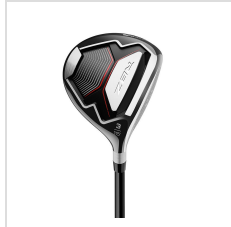

Item#: RBZG

Description :

Description:

The complete experience becomes elevated with the RBZ Complete Set. Easy to launch, and engineered for maximum forgiveness and distance, RBZ is the total package that is inclusive of a Driver, 3 Wood, 4 Rescue, 6-SW, Putter and Golf Bag.

Order Notes:

- Available as stock product only.
- Stock Product is not returnable.

Colors

BLACK/ RED

Options

Hand	<input type="button" value="Right"/> <input type="button" value="Left"/>
Shaft Flex	<input type="button" value="Regular"/> <input type="button" value="Senior"/>

Production Details

Production Time	5 Business Days
FOB	Carlsbad, California, 92008

Imprint Details

Pricing Includes	0 / 0
------------------	-------

Images

TaylorMade RBZ Package Set

**

TaylorMade RBZ Package Set

**

TaylorMade RBZ Package Set

**

TaylorMade RBZ Package Set

**