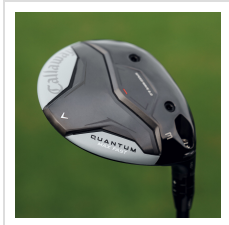

Images

(QMF-FW)