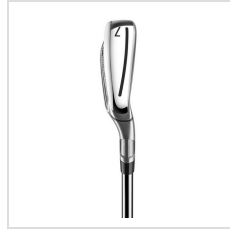

Qi Max HL Irons- 7 pc. Set (QIMHL-
I)