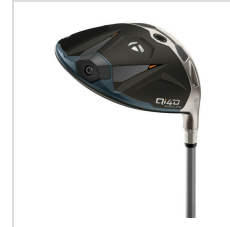

Black (QI4DML-D)