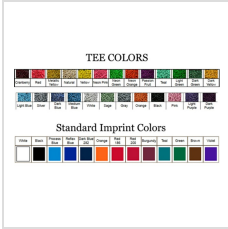

Images

3 1/4" Tee Colors / Standard Imprint Colors