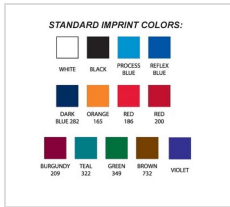

Images

Standard Imprint Colors