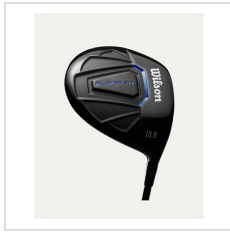

Imprint Details

Pricing Includes	0 / 0

Images

Driver