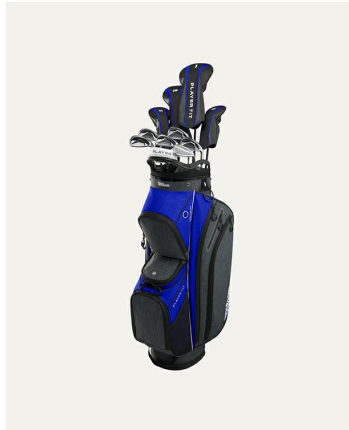

WILSON PLAYERFIT COMPLETE SET IN STEEL

Item#: PFSCS

Description :

Description:

The Men's PlayerFit™ complete golf club set has everything a golfer needs to get out on the course and flying down the fairway. This set includes a titanium driver, stainless steel fairway wood and stainless steel hybrids. Stainless steel irons (6-PW), sand wedge and a putter ensure there's the right club for every lie, from distance approach shots to the green. This boxed set includes steel shaft options for the irons, a multi-purpose stand bag along with head covers for woods, hybrids and putter.

- Available in Left or Right hand; Stand bag or Cart bag
- Set Configuration DRV, FW, HY, 6-SW, PUTTER, HC, BAG

A complete golf club set for men, with steel shafts and a versatile stand bag or cart bag.

Order Notes:

- Stock product is not returnable.

Colors

BLUE/BLACK/
WHITE

Options

Hand	<input type="button" value="Right"/> <input type="button" value="Left"/>
Bag Style	<input type="button" value="Cart"/> <input type="button" value="Stand"/>
Shaft Type	<input type="button" value="Steel"/>