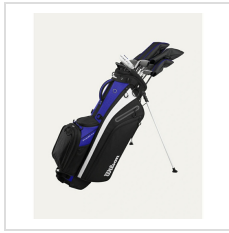

Stand Bag (PFSCS-S)