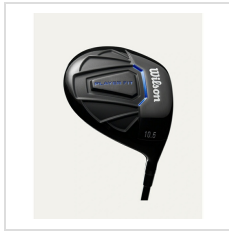

Imprint Details

Pricing Includes	0 / 0

Images

Driver