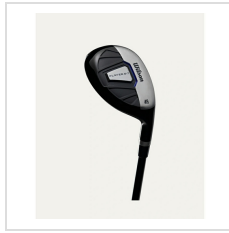

Item#: PFGCS

Description :

Description:

The Men's PlayerFit™ complete golf club set has everything a golfer needs to get out on the course and flying down the fairway. This set includes a titanium driver, stainless steel fairway wood and stainless steel hybrids. Stainless steel irons (6-PW), sand wedge and a putter ensure there's the right club for every lie, from distance approach shots to the green. This boxed set includes graphite shaft options for the irons, a multi-purpose cart bag along with head covers for woods, hybrids and putter.

- Available in Left or Right hand
- Set Configuration DRV, FW, HY, 6-SW, PUTTER, HC, CART BAG

A complete golf club set for men, with graphite shafts and a roomy cart bag.

Order Notes:

- Stock product is not returnable.

Imprint Details

Pricing Includes	0 / 0
------------------	-------

Images

Cart Bag (PFGCS)

Driver

Fairway Woods

Hybrid

6-SW