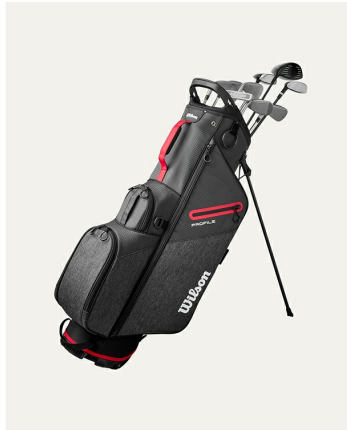

WILSON PROFILE COMPLETE SET

Item#: PFC

Description :

Description:

The Profile Men's complete set is engineered for beginning skill levels expecting forgiveness and quality components. This set includes all you need to get started: Driver, 5 Wood (Graphite), 5 Hybrid (Graphite), 6 Iron, 7 Iron, 8 Iron, 9 Iron, Pitching Wedge, Sand Wedge, (6-SW Stainless Steel), Putter. Headcovers, and a Stand Bag.

- Available in Left or Right hand
- Set Configuration: DRV, FW, HY, 6-SW, PUTTER, HC, BAG

Order Notes:

- Stock product is not returnable.

Colors

BLACK/ RED/
SILVER

Options

Hand	<input type="button" value="Right"/> <input type="button" value="Left"/>
Bag Style	<input type="button" value="Stand"/>
Shaft Type	<input type="button" value="Steel"/>

5 Hybrid

7 Iron

Putter

Pitching Wedge

Sand Wedge

Headcovers

Grip