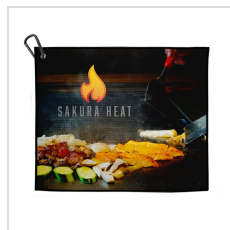

Dormie Towel- Full Bleed