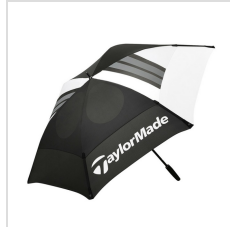

Item#: N3845801

Description :

Description:

Rain or shine, keep yourself and your gear protected with the Tour Compact Umbrella.

- Automatic open and close
- 54" arc
- 100% recycled polyester fabric sourced from plastic bottles
- Steel frame with patented Cable Enforced Technology™
- Vented canopy for increased wind resistance
- Grooved TPR rubber grip
- UPF 15

Order Notes:

- Stock product is not returnable.

Colors

BLACK/ WHITE

Production Details

Production Time	5-7 Business Days
FOB	Carlsbad, California, 92008

Imprint Details

Pricing Includes	0 / 0
------------------	-------

Images

Black/White (N3845701)

Black/White (N3845701)

Black/White (N3845701)

Black/White (N3845701)

Black/White (N3845701)

Black/White (N3845701)