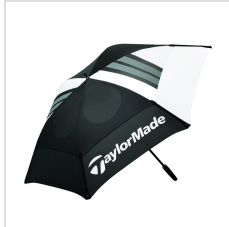

Item#: N3845801

Description :

Description:

Rain or shine, keep yourself and your gear protected with the Tour Compact Umbrella.

- Automatic open and close
- 54" arc
- 100% recycled polyester fabric sourced from plastic bottles
- Steel frame with patented Cable Enforced Technology™
- Vented canopy for increased wind resistance
- Grooved TPR rubber grip
- UPF 15

Images

Black/White (N3845701)

Black/White (N3845701)

Black/White (N3845701)

Black/White (N3845701)

Black/White (N3845701)

Black/White (N3845701)