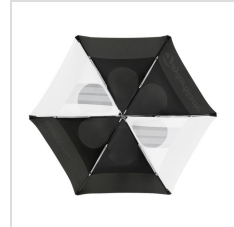

Item#: N3845801

Description :

Description:

Rain or shine, keep yourself and your gear protected with the Tour Compact Umbrella.

- Automatic open and close
- 54" arc
- 100% recycled polyester fabric sourced from plastic bottles
- Steel frame with patented Cable Enforced Technology™
- Vented canopy for increased wind resistance
- Grooved TPR rubber grip
- UPF 15

Images

Black/White (N3845701)

Black/White (N3845701)

Black/White (N3845701)

Black/White (N3845701)

Black/White (N3845701)

Black/White (N3845701)