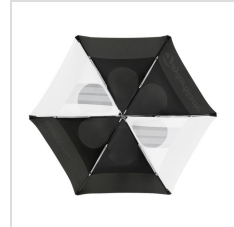

Item#: N3845701

Description :

Description:

The 68" Double Canopy Tour Umbrella provides ultimate protection from the elements while you're out on the course.

- 68" Manual vented vortex canopy
- FRP Fiberglass frame with anti-inversion struts
- TPR tabs with custom TaylorMade logo
- Vortex vented canopy engineered to resist wind
- Ergonomic TaylorMade custom V3 handle

Images

Black/White (N3845701)

Black/White (N3845701)

Black/White (N3845701)

Black/White (N3845701)

Black/White (N3845701)

Black/White (N3845701)