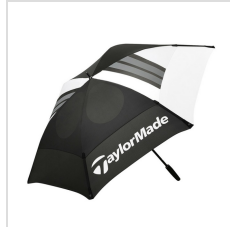

Item#: N3845701

Description :

Description:

The 68" Double Canopy Tour Umbrella provides ultimate protection from the elements while you're out on the course.

- 68" Manual vented vortex canopy
- FRP Fiberglass frame with anti-inversion struts
- TPR tabs with custom TaylorMade logo
- Vortex vented canopy engineered to resist wind
- Ergonomic TaylorMade custom V3 handle

Order Notes:

- Stock product is not returnable.

Colors

BLACK/ WHITE

Production Details

Production Time	5-7 Business Days
FOB	Carlsbad, California, 92008

Imprint Details

Pricing Includes	0 / 0
------------------	-------

Images

Black/White (N3845701)

Black/White (N3845701)

Black/White (N3845701)

Black/White (N3845701)

Black/White (N3845701)

Black/White (N3845701)