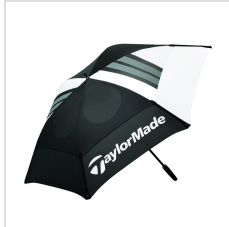

Item#: N3845701

Description :

Description:

The 68" Double Canopy Tour Umbrella provides ultimate protection from the elements while you're out on the course.

- 68" Manual vented vortex canopy
- FRP Fiberglass frame with anti-inversion struts
- TPR tabs with custom TaylorMade logo
- Vortex vented canopy engineered to resist wind
- Ergonomic TaylorMade custom V3 handle

Images

Black/White (N3845701)

Black/White (N3845701)

Black/White (N3845701)

Black/White (N3845701)

Black/White (N3845701)

Black/White (N3845701)