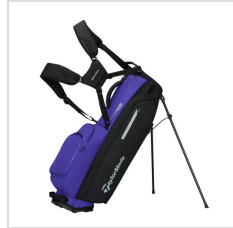

Violet/Black (M2332101)