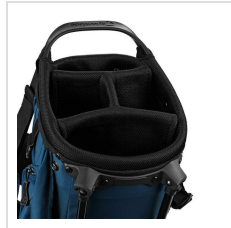

Navy (N2647101)