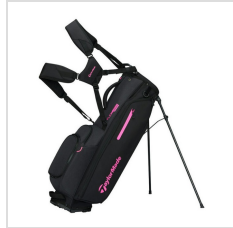

Black/Neon Pink (M2331801)