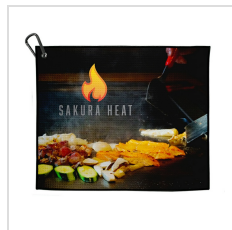

Item#: MPBFXPROTOWEL

Description :

Description:

This high-end two-piece box boasts a stunning full-color digital print on the top, providing a personalized canvas for brand logos or intricate golf-related designs. Included is the Flix Pro 2.0. Featuring an advanced switchblade mechanism that deploys with a simple push-button action, crafted for effortless and efficient divot repair on the golf course. Complementing this is a stylish Dormie Towel, offering both functionality and visual appeal. Perfect for golf enthusiasts, this curated package combines sophisticated packaging, customization, and premium golf accessories, making it an ideal gift, promotional item.

Production Details

Production Time	7 Business Days After Artwork Approval
FOB	VILLA PARK, Illinois, 60181

Imprint Details

Pricing Includes	4-Color Process / 3 locations
Primary Imprint Area	7/8 Inches Diameter 0 Removeable Ball marker
Decoration Method	Full Color

Images

Mini Presentation Box

Divot Tool Colors

Yellow Divot Tool

Hunter Green Divot Tool

Dormie Towel- Full Color Dye Sublimation

Dormie Towel- Full Bleed