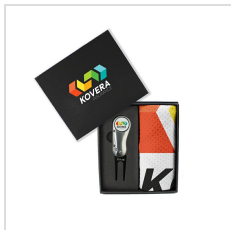

Production Details

Production Time	7 Business Days After Artwork Approval
FOB	VILLA PARK, Illinois, 60181

Imprint Details

Pricing Includes	4-Color Process / 3 locations
Primary Imprint Area	7/8 Inches Diameter 0 Removeable Ball marker
Decoration Method	Full Color

Images

Mini Presentation Box