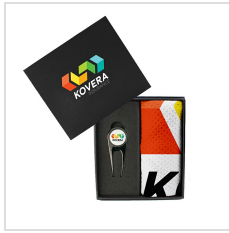

REVO DIVOT TOOL AND DORMIE TOWEL MINI PRESENTATION BOX

Item#: MPB-REVO-TOWEL

Description :

Description:

High end two piece box with a full color digital print on the box top, providing a personalized canvas for brand logos or intricate golf-related designs. Included in this premium set is a quality REVO Divot Tool, crafted for meticulous divot repair on the golf course. Complementing this is a stylish Dormie Towel, offering both functionality and visual appeal. Perfect for golf enthusiasts, this curated package combines sophisticated packaging, customization, and premium golf accessories, making it an ideal gift, promotional item.

PURPLE

MATTE NICKEL

SMOKED NICKEL

Options

Divot Tool Imprint	Ball Marker: 7/8" Diameter
Dormie Towel	Sublimation (Traditional) Imprint Size: 14" x 17.5" Sublimation (Tri-Fold) Imprint Size: 2 1/8" x 4"
Gift Box Imprint	Full Color UV Direct Print: 3" W x 1.75" H

Images

Divot Tool Colors

Mini Presentation Box

Dormie Towel- Full Color Dye Sublimation

Dormie Towel- Full Bleed