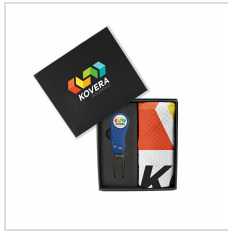

Item#: MPB-FXLT-TOWEL

Description :

Description:

This high-end two-piece box boasts a stunning full-color digital print on the top, providing a personalized canvas for brand logos or intricate golf-related designs. Included is the Flix Lite. Featuring an advanced switchblade mechanism that deploys with a simple push-button action, crafted for effortless and efficient divot repair on the golf course. Complementing this is a stylish Dormie Towel, offering both functionality and visual appeal. Perfect for golf enthusiasts, this curated package combines sophisticated packaging, customization, and premium golf accessories, making it an ideal gift, promotional item.

Order Notes:

- MOQ: 48 pcs.
- Rush Services Available.
- Cannot ship on a FedEx account number, UPS only.

Colors

Options

Ball Marker Size	Epoxy Dome: 7/8" Diameter
Dormie Towel	Sublimation (Traditional) Imprint Size: 14" x 17.5" Sublimation (Tri-Fold) Imprint Size: 2 1/8" x 4"
Gift Box Imprint	Full Color UV Direct Print: 3" W x 1.75" H

Production Details

Production Time	7 Business Days After Artwork Approval
FOB	VILLA PARK, Illinois, 60181

Imprint Details

Pricing Includes	4-Color Process / 3 locations
Primary Imprint Area	7/8 Inches Diameter O Removeable Ball Marker
Decoration Method	Full Color

Images

Divot Tool Colors

Mini Presentation Box

Dormie Towel- Full Color Dye Sublimation

Dormie Towel- Full Bleed