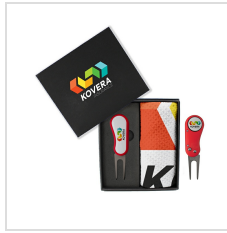

Item#: MPB-FXDS-TOWEL

Description :

Description:

This high-end two-piece box boasts a stunning full-color digital print on the top, providing a personalized canvas for brand logos or intricate golf-related designs. Included is the Flix DS featuring dual sided imprint area and advanced switchblade mechanism that deploys with a simple push-button action. Complementing this is a stylish Dormie Towel, offering both functionality and visual appeal. Perfect for golf enthusiasts, this curated package combines sophisticated packaging, customization, and premium golf accessories, making it an ideal gift, promotional item.

Ball Marker Size	Epoxy Dome: 7/8" Diameter
Divot Tool Imprint- Back	None (Divot Tool Imprint- Back) Back of Tool: 2.5" W x 1" H
Dormie Towel	Sublimation (Traditional) Imprint Size: 14" x 17.5" Sublimation (Tri-Fold) Imprint Size: 2 1/8" x 4"
Gift Box Imprint	Full Color UV Direct Print: 3" W x 1.75" H

Production Details

Production Time	7 Business Days After Artwork Approval
FOB	VILLA PARK, Illinois, 60181

Imprint Details

Pricing Includes	4-Color Process / 3 location
Primary Imprint Area	7/8 Inches Diameter 0 Removeable Ball Marker
Decoration Method	Full Color

Images

White Divot Tool

Divot Tool Colors with Logo on back

Mini Presentation Box

Dormie Towel- Full Bleed

Dormie Towel- Full Color Dye Sublimation