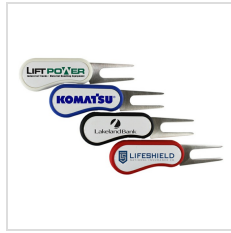

Divot Tool Colors with Logo on back