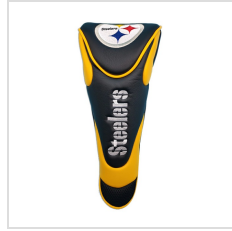

Magnetic Closure Driver Cover