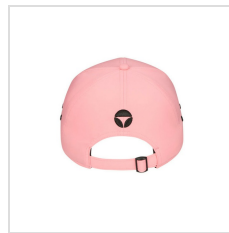

Item#: M2355018

Description :

Description:

The Newport Legacy Hat's shallow crown fit and semi-curved brim blend style and functionality in a design that offers superior ventilation with a modern fit. The strategically placed metal eyelets help optimize airflow, keeping your head cool and comfortable in the heat of the game. The Newport Legacy Hat harkens back to a previous era with its '85 TaylorMade logo. Its superior ventilation allows for ample breathability and comfort throughout the whole round. The semi-curved brim keeps your eyes shielded from the sun as well.

Black (M2355218)

Black (M2355218)

Grey (M2355418)

Grey (M2355418)

Cobalt (M2355618)

Cobalt (M2355618)

Cobalt (M2355618)

Cobalt (M2355618)

Olive (M2355818)

Olive (M2355818)

Pink (M2356018)

Pink (M2356018)