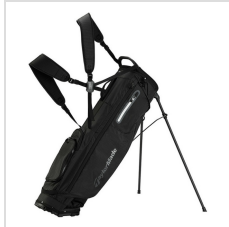

Black (N2667301)