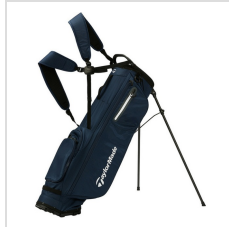

- 4-way top
- 6 pockets
- 3lb weight
- Self-adjusting double strap
- Fleece lined valuables pocket
- Rain hood

Order Notes:

- Stock product is not returnable.

Colors

WHITE

BLACK

GREY

NAVY

Images

Violet/Black (M2342601)

Black (N2667301)

Grey (N2667501)

Navy (N2667601)

White (N2667401)

White (N2667401)

White (N2667401)