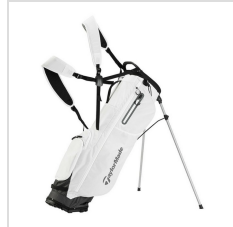

- 4-way top
- 6 pockets
- 3lb weight
- Self-adjusting double strap
- Fleece lined valuables pocket
- Rain hood

Order Notes:

- Stock product is not returnable.

Colors

WHITE

BLACK

GREY

NAVY

Images

Violet/Black (M2342601)

Black (N2667301)

Grey (N2667501)

Navy (N2667601)

White (N2667401)

White (N2667401)

White (N2667401)