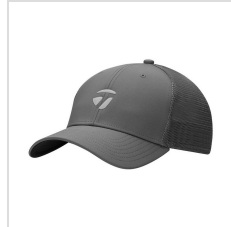

# TAYLORMADE CAGE PERFORMANCE TRUCKER HAT

**Item#: M2324917**

**Description :**

**Description:**

The Cage Performance Trucker Hat is structured for comfort and has a stretch mesh back for added breathability. The Cage Performance Trucker Hat prominently features a Metal T™ logo. Its fitted cap style provides an exceptionally secure fit. Simple in design, yet stylish in form, this hat is the complete package.

# Images

---

White (M2324917/M2324921)

Black (M2325017/M2325021)

Navy (M2325117/M2325121)

Grey (M2325417/M2325421)

Light Blue (M2325517/M2325521)

Light Blue (M2325517/M2325521)