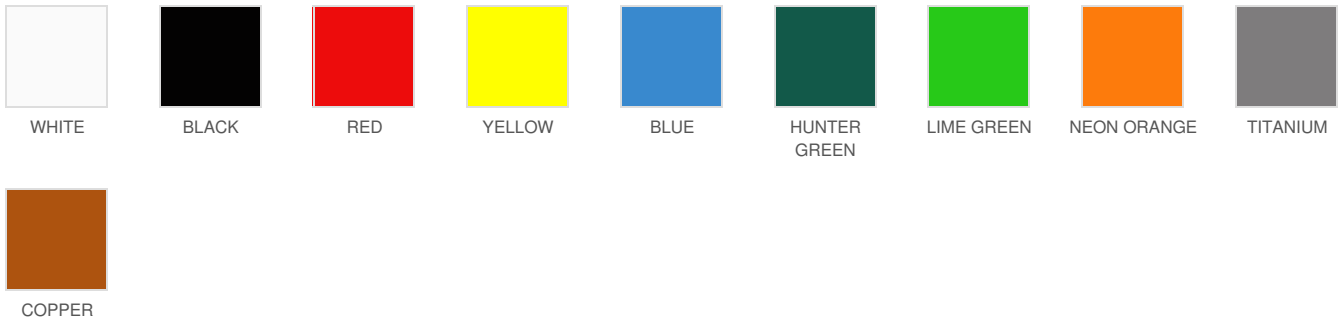

Colors

Options

Divot Tool Imprint	Ball Marker: 7/8" Diameter

Production Details

Production Time	7 Business Days After Artwork Approval
FOB	VILLA PARK, Illinois, 60181