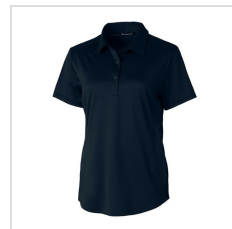

CUTTER AND BUCK LADIES PROSPECT TEXTURED STRETCH POLO

Item#: LCK00111

Description :

The Prospect Polo is an iconic short-sleeve women's polo designed for exceptional versatility, making it a go-to choice for golf, tennis, boating, the office, working from home, travel, relaxation, or everyday adventures. Constructed from a premium ultra-fine pique fabric, this polo blends 92% polyester and 8% spandex to provide outstanding comfort, moisture-wicking performance, breathability, and stretch for long-lasting wear and a polished appearance. Additional features include a sophisticated jacquard texture, UPF 50+ sun protection, and signature CB pennant embroidery on the left sleeve hem. Imported and machine washable, this polo is designed to deliver both style and performance season after season. Please note that this is a stock product and is not eligible for return.

Cardinal Red (LCK00111-CDR)

Chutney (LCK00111-CHT)

College Gold (LCK00111-CLG)

College Orange (LCK00111-CLO)

College Purple (LCK00111-CLP)

Desert (LCK00111-DES)

Digital (LCK00111-DG)

Elemental Grey (LCK00111-EG)

Hunter (LCK00111-HT)

Kelly Green (LCK00111-KG)

Navy Blue (LCK00111-NVBU)

Orange Burst (LCK00111-ORB)

Red (LCK00111-RD)

Tour Blue (LCK00111-TBL)

White (LCK00111-WH)