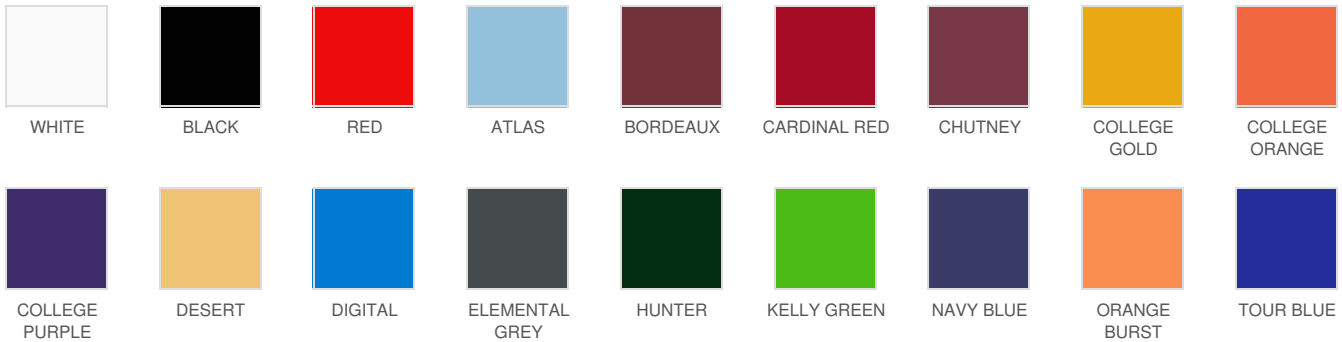

Colors

Sizes

Size*	☐ XS	☐ Small	☐ Medium	☐ Large	☐ X-Large	☐ XX-Large	☐ XXX-Large

Production Details

Production Time	2-3 Business Days
FOB	SEATTLE, Washington, 98124

Imprint Details

Pricing Includes	0 / 0
Primary Imprint Area	0 0