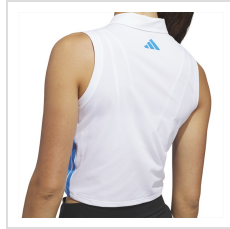

Item#: KR2402

Description :

Description:

- Sizes: S-2XL
- TWISTKNIT lightweight stretch
- Regular fit
- 100% recycled polyester
- Mesh back panel
- One-button ribbed polo collar
- Side slits on hem
- Imported

Production Details

Production Time	3-5 Business Days
FOB	Spartanburg, South Carolina, 29301

Images

Dusky Petrol (KR2400)

White (KR2401)

White (KR2401)

Black (KR2402)