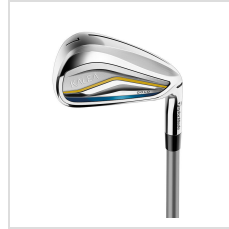

Item#: KGPS

Description :

Description:

Kalea Gold takes premium women's clubs to another level. The complete set is designed and tested by women, for women. No detail is overlooked from the colorways in the bag design, to the highest-quality components used in each club.

Set Includes: Bag, Driver, 5-Wood, 6-Hybrid, 7-PW, SW, Putter

Order Notes:

- Available as stock product only.
- Stock Product is not returnable.

Colors

BLUE/ WHITE

GREY/ WHITE

Options

Hand	<input type="radio"/>	Right
	<input type="radio"/>	Left

Production Details

Production Time	5-7 Business Days
FOB	Carlsbad, California, 92008

Imprint Details

Pricing Includes	0 / 0
------------------	-------

Images

KGPS-RCB

KGPS-RCB

KGPS-RCB