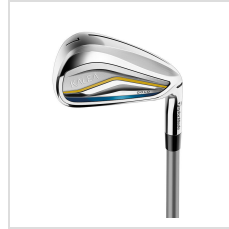

Item#: KGPS-RBSB

Description :

Description:

Kalea Gold takes premium women’s clubs to another level. The complete set is designed and tested by women, for women. No detail is overlooked from the colorways in the bag design, to the highest-quality components used in each club.

Set Includes: Bag, Driver, 5-Wood, 6-Hybrid, 7-PW, SW, Putter

Order Notes:

- Available as stock product only.
- Stock Product is not returnable.

Colors

BLUE/ WHITE

Options

| | |
|------|-------|
| Hand | Right |
|------|-------|

Images

KGPS-RCB

KGPS-RCB

KGPS-RCB

KGPS-RCB