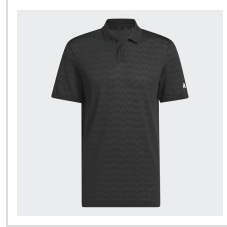

Item#: KF0795

Description :

Description:

- Sizes: S-2XL
- Regular fit
- 86% recycled polyamide, 14% elastane
- Four-button polo collar
- Breathable stretch material
- Imported

Order Notes:

- Stock product is not returnable.
- adidas will not ship on a 3rd party account.

Colors

WHITE/ WHITE

BLACK/
CARBON

WONDER
ALUMINA/
WHITE

CRYSTAL SKY/
WHITE

COLLEGIATE
NAVY/
WONDER
SAGE

Sizes

Size*	<input type="button" value="Small"/>	<input type="button" value="Medium"/>	<input type="button" value="Large"/>	<input type="button" value="X-Large"/>	<input type="button" value="XX-Large"/>	<input type="button" value="XXX-Large"/>
-------	--------------------------------------	---------------------------------------	--------------------------------------	--	---	--

Production Details

Production Time	3-5 Business Days
FOB	Spartanburg, South Carolina, 29301

Images

collegiate navy/wonder sage(KA6159)

Wonder Alumina/White (KA6160)

Black/Carbon (KA6161)

Crystal Sky/White (KA6162)