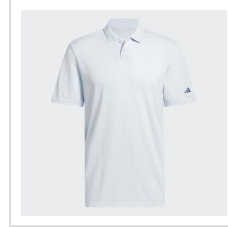

Item#: KF0795

Description :

Description:

- Sizes: S-2XL
- Regular fit
- 86% recycled polyamide, 14% elastane
- Four-button polo collar
- Breathable stretch material
- Imported

Order Notes:

- Stock product is not returnable.
- adidas will not ship on a 3rd party account.

Colors

WHITE/ WHITE

BLACK/
CARBON

WONDER
ALUMINA/
WHITE

CRYSTAL SKY/
WHITE

COLLEGIATE
NAVY/
WONDER
SAGE

Sizes

Size*	<input type="button" value="Small"/>	<input type="button" value="Medium"/>	<input type="button" value="Large"/>	<input type="button" value="X-Large"/>	<input type="button" value="XX-Large"/>	<input type="button" value="XXX-Large"/>
-------	--------------------------------------	---------------------------------------	--------------------------------------	--	---	--

Production Details

Production Time	3-5 Business Days
FOB	Spartanburg, South Carolina, 29301

Images

collegiate navy/wonder sage(KA6159)

Wonder Alumina/White (KA6160)

Black/Carbon (KA6161)

Crystal Sky/White (KA6162)