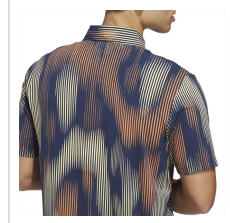

Item#: KE9539

Description :

Description:

- Sizes: S-2XL
- Regular fit
- 86% recycled polyamide, 14% elastane
- Four-button polo collar
- Breathable stretch material
- Imported

Order Notes:

- Stock product is not returnable.
- adidas will not ship on a 3rd party account.

Colors

CRYSTAL SKY

WONDER SAGE

LUCID RAY BLUE

SEMI ICE TANGERINE

Sizes

Size*	<input type="button" value="Small"/>	<input type="button" value="Medium"/>	<input type="button" value="Large"/>	<input type="button" value="X-Large"/>	<input type="button" value="XX-Large"/>	<input type="button" value="XXX-Large"/>
-------	--------------------------------------	---------------------------------------	--------------------------------------	--	---	--

Production Details

Production Time	3-5 Business Days
FOB	Spartanburg, South Carolina, 29301

Images

Lucid Ray Blue (KE9539)

Wonder Sage (KE9538)

Semi Ice Tangerine
(KE9543)

Semi Ice Tangerine
(KE9543)

Crystal Sky (KE9540)