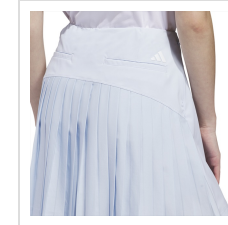

Crystal Sky (JX6681)