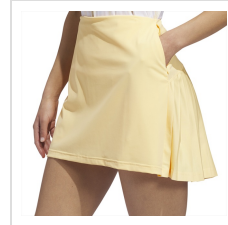

Semi Ice Tangerine
(KC2058)