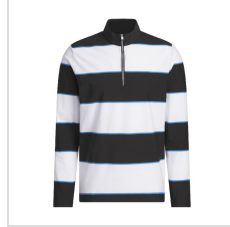

Item#: KD2576

Description :

Description:

- Sizes: S-3XL
- Regular fit
- 100% recycled polyester
- Quarter zip with stand-up collar
- Imported

Order Notes:

- Stock product is not returnable.
- adidas will not ship on a 3rd party account.

Colors

BLACK/ WHITE

WHITE/
CRYSTAL SKY

WONDER
SAGE/ WHITE

COLLEGIATE
NAVY/
WONDER
ALUMINA

Sizes

Size*	<input type="button" value="Small"/>	<input type="button" value="Medium"/>	<input type="button" value="Large"/>	<input type="button" value="X-Large"/>	<input type="button" value="XX-Large"/>	<input type="button" value="XXX-Large"/>
-------	--------------------------------------	---------------------------------------	--------------------------------------	--	---	--

Production Details

Production Time	3-5 Business Days
FOB	Spartanburg, South Carolina, 29301

Images

Collegiate Navy/Wonder Alumina (KD2576)

Wonder Sage/White (KD2575)

Black/White (KD2574)

White/Crystal Sky (KD2577)