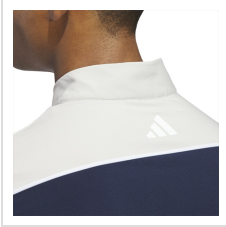

Images

Collegiate Navy/Wonder Alumina (KD2576)