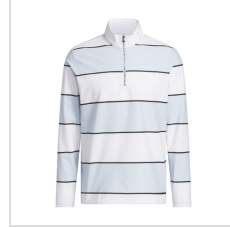

Item#: KD2576

Description :

Description:

- Sizes: S-3XL
- Regular fit
- 100% recycled polyester
- Quarter zip with stand-up collar
- Imported

Order Notes:

- Stock product is not returnable.
- adidas will not ship on a 3rd party account.

Colors

BLACK/ WHITE

WHITE/
CRYSTAL SKY

WONDER
SAGE/ WHITE

COLLEGIATE
NAVY/
WONDER
ALUMINA

Sizes

Size*	<input type="button" value="Small"/>	<input type="button" value="Medium"/>	<input type="button" value="Large"/>	<input type="button" value="X-Large"/>	<input type="button" value="XX-Large"/>	<input type="button" value="XXX-Large"/>
-------	--------------------------------------	---------------------------------------	--------------------------------------	--	---	--

Production Details

Production Time	3-5 Business Days
FOB	Spartanburg, South Carolina, 29301

Images

Collegiate Navy/Wonder Alumina (KD2576)

Wonder Sage/White (KD2575)

Black/White (KD2574)

White/Crystal Sky (KD2577)